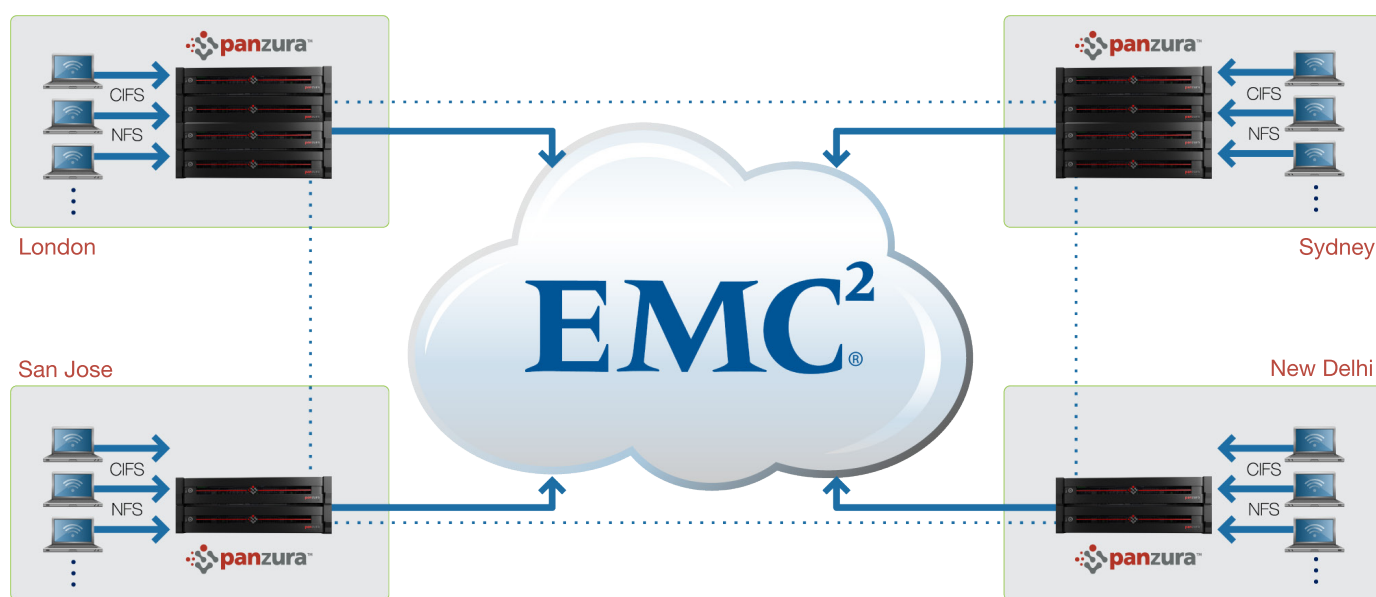

- Sharing of files across all sites of a globally-distributed enterprise for improved collaboration and productivity
- Full data security from military-grade encryption of data both in motion and at rest
- Distributed file locking, access control, snapshots, global deduplication
- Seamless integration with massively scalable cloud capacity for big data storage
- Cloud-based active archiving, backup, and disaster recovery

Panzura: Cloud Storage Made Seamless

The Panzura Global Cloud Storage System combines high-performance Cloud Storage Controllers, a global file system, and an innovative operating system to provide robust and secure global file management with the cloud, including file sharing, active archiving, disaster recovery, and backup. Panzura customers are able to view and access any file at any location at any time from anywhere with minimal latency, making accessing files from any site feel as if they are local. By supporting both CIFS and NFS protocols, Panzura Cloud Storage Controllers drop into most infrastructures without any changes or disruption. Military-grade encryption, dynamic file locking, user-managed snapshots, deduplication, and flexible permissioning enable both LAN-like file access and storage consolidation, meeting the needs of both storage users and administrators.